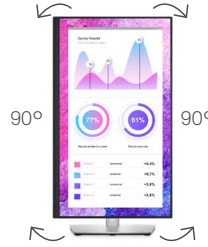

# Adjustability and connectivity

DELL 24 MONITOR | P2422H

Easily adjust the panel to your preferred viewing position.

Back view -  
Cable management slot

Tilt and height adjustable

Pivot

Swivel