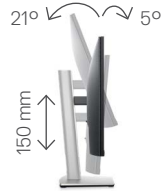

# Adjustability and connectivity

DELL 24 MONITOR | P2422H

Easily adjust the panel to your preferred viewing position.

Back view -  
Cable management slot

Tilt and height adjustable

Pivot

Swivel