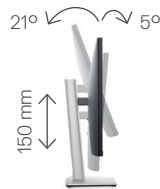

Documentation

- Quick Setup Guide
- Safety and regulatory information

Adjustability and connectivity

DELL 27 MONITOR | P2722H

Easily adjust the panel to your preferred viewing position.

Back view -
Cable management slot

Tilt and height adjustable

Pivot

Swivel

Connectivity

- | | | |
|----------------------|-----------------|---|
| 1 Security-lock slot | 4 Stand lock | 7 SuperSpeed USB 5Gbps (USB3.2 Gen1) upstream port |
| 2 Power connector | 5 DisplayPort | 8 SuperSpeed USB 5Gbps (USB3.2 Gen1) Type-A downstream port (4) |
| 3 HDMI port | 6 VGA connector | |